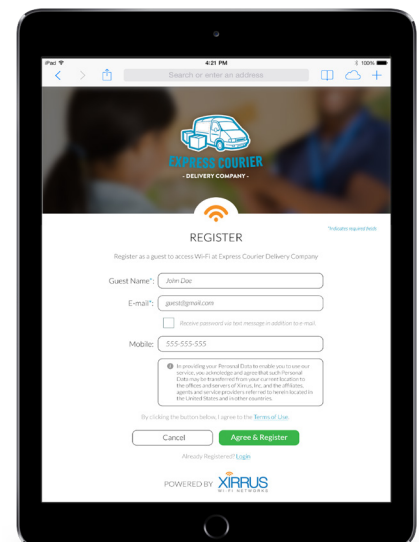

AT A GLANCE

- Cloud-hosted service streamlines IT operations
- 5x fewer steps to securely onboard personal devices
- Microsoft Office 365 (Azure) and Google Apps integration provides SSO access to Wi-Fi
- No device agents/certificates/applications required
- Dynamically create secure and encrypted personal Wi-Fi Integrates seamlessly with existing network infrastructure
- Export guest credentials for POS integration